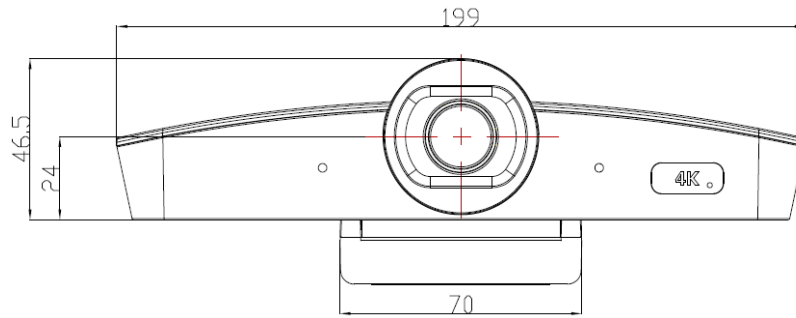

### Product Advantage

- Adopt the most advanced image DSP and 1/2.8" 8.42MP sensor.
- Used high quality 8.42MP optical full glass lens, output ultra-high definition and crisp image.
- Support auto-framing function, to output best video size.
- Power via USB, a single USB2.0 cable for video output, camera control and power supply directly, friendly-use and flexible operation.
- Fast video switch: only 1 second.
- Unique and patent camera housing and mechanism design.
- With built-in dual microphone, pick up distance 5meters

### Product Features:

- 4x digital zoom
- Support max 3840x2160@30 UHD resolution
- 120 degree view angle without distortion
- Electronic pan/tilt design, no mechanism problem
- Support WDR, 3D noise reduction
- Support image flip function, camera can be installed upside down.

### I/O Interface

Dimension (unit: mm)

Parameters:

Model Number	Telebiz 4K U2	
Sensor	1/2.8 inch high quality 8.42MP CMOS sensor	
Video Format	YUY2/NV12	MJPEG/H.264/H.265
	1920*1080@30; 1280*720@30; 640*480@30; 320*240@30	3840*2160@30; 2560*1440@30; 1920*1080@30; 1280*720@30; 640*480@30; 320*240@30
Digital zoom	4x lossless digital zoom	
Horizontal view angle	120°	
F.no.	2.0	
Focal distance	f=2.22mm	
Control interface	USB2.0 (UVC)	
Noise reduction	3D	
Minimum Lux	0.1 lux	
White balance	Auto / Manual/Auto Tracking/OnePush/Indoor/Outdoor/Sodium Lamp/Fluorescent Lamp	
Anti-Flicker	OFF/50Hz/60Hz	
Gamma	Support	
In-ceiling Mount	Support	
Mirror	Support	
Iris	Fixed	
Electronic shutter	Auto/Manual	
BLC	Support	
Image Flip	Support	
USB power	Support	
Input Voltage	5V 1A	
Dimension (W x H x W)	199 x 93 x 65 mm	