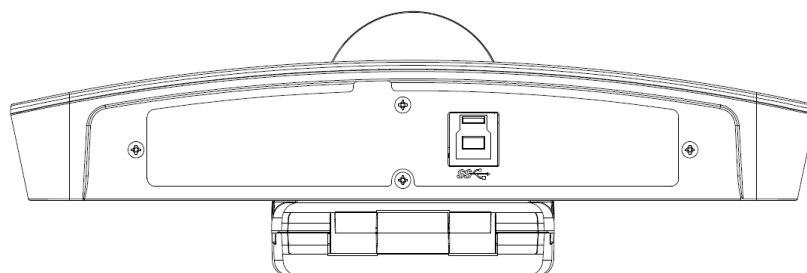

## Telebiz -4K -U2 ePTZ UHD Video Camera

Telebiz 4K-U2 is a professional 4K Ultra HD video conferencing camera, no PSU requested, power/control/video from USB2.0, ideal option for video conferencing in huddle room and small space. Also with built-in dual microphones, max. pick up distance 5 meters. Also it support auto-framing to give best video experience.

### Product Advantage

- Adopt the most advanced image DSP and 1/2.8" 8.42MP sensor.
- Used high quality 8.42MP optical full glass lens, output ultra-high definition and crisp image.
- Support auto-framing function, to output best video size.
- Power via USB, a single USB2.0 cable for video output, camera control and power supply directly, friendly-use and flexible operation.
- Fast video switch: only 1 second.
- Unique and patent camera housing and mechanism design.
- With built-in dual microphone, pick up distance 5meters

### Product Features:

- 4x digital zoom
- Support max 3840x2160@30 UHD resolution
- 120 degree view angle without distortion
- Electronic pan/tilt design, no mechanism problem
- Support WDR, 3D noise reduction
- Support image flip function, camera can be installed upside down.

### I/O Interface

Dimension (unit: mm)

Parameters:

Model Number	Telebiz 4K U2	
Sensor	1/2.8 inch high quality 8.42MP CMOS sensor	
Video Format	YUY2/NV12	MJPEG/H.264/H.265
	1920*1080@30; 1280*720@30; 640*480@30; 320*240@30	3840*2160@30; 2560*1440@30; 1920*1080@30; 1280*720@30; 640*480@30; 320*240@30
Digital zoom	4x lossless digital zoom	
Horizontal view angle	120°	
F.no.	2.0	
Focal distance	f=2.22mm	
Control interface	USB2.0 (UVC)	
Noise reduction	3D	
Minimum Lux	0.1 lux	
White balance	Auto / Manual/Auto Tracking/OnePush/Indoor/Outdoor/Sodium Lamp/Fluorescent Lamp	
Anti-Flicker	OFF/50Hz/60Hz	
Gamma	Support	
In-ceiling Mount	Support	
Mirror	Support	
Iris	Fixed	
Electronic shutter	Auto/Manual	
BLC	Support	
Image Flip	Support	
USB power	Support	
Input Voltage	5V 1A	
Dimension (W x H x W)	199 x 93 x 65 mm	