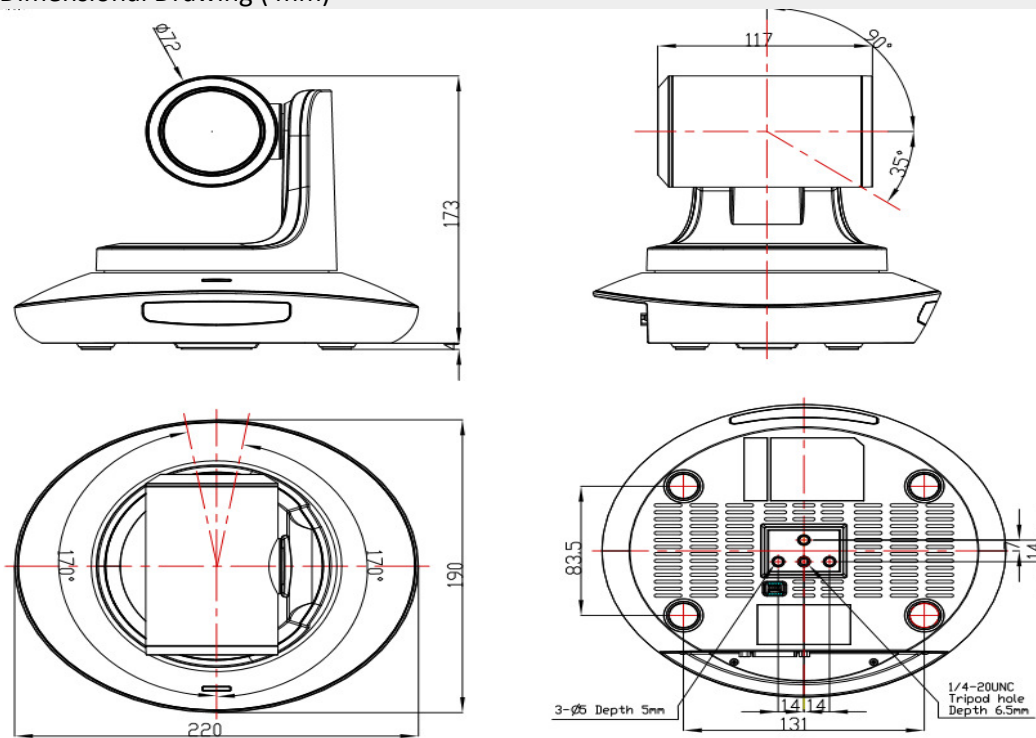

Features

- IP and USB3.0 outputs simultaneously;
- 3840x2160 p30 Ultra HD video resolution;
- Automatic access to the IP address;
- Smooth PTZ mechanical design, accurate pan tilt motor control;
- WDR, 3D Noise Reduction feature;
- 128 presets;
- Image flip function, support upside-down installation;
- RJ45 support RTSP/RTMP video protocol, H.264, H.265 encoding;
- RJ45 support standard ONVIF protocol, can control by ONVIF keyboard;
- RJ45 support standard Sony Visca over IP control;
- Sony Visca and Pelco P/D protocol;

Output Interface

Dimensional Drawing (mm)

Technical Spec

	USB3.0		USB2.0	
	MJPG	YUV	MJPG	YUV
Video Format (USB)	3840*2160P	1080P60/50	3840*2160P	1080P5;
	30/25/15	30/25/15;	30/25/15	720P15/5;
	2560*1440P	720P30/25/1	2560*1440P	160*120P30/
	30/25/15	5;	30/25/15	25/15;
	1080P30/25/	160*120P30/	1080P30/25/	176*144P30/
	15;	25/15;	15;	25/15;
	720P30/25/1	176*144P30/	720P30/25/1	320*240P30/
	5;	25/15;	5;	25/15;
	160*120P30/	320*240P30/	160*120P30/	352*288P30/
	25/15;	25/15;	25/15;	25/15;
	176*144P30/	352*288P30/	176*144P30/	640*480P30/
	25/15;	25/15;	25/15;	25/15;
	320*240P30/	640*480P30/	320*240P30/	1600*896P5;
	25/15;	25/15;	25/15;	1024*576P2
	352*288P30/	1600*896P3	352*288P30/	5/15;
	25/15;	0/25/15;	25/15;	960*540P30/
640*480P30/	1024*576P3	640*480P30/	25/15;	
25/15;	0/25/15;	25/15;	848*480P30/	
1600*896P3	960*540P30/	1600*896P3	25/15;	
0/25/15;	25/15;	0/25/15	800*600P30/	
1024*576P3	848*480P30/	1024*576P3	25/15;	
0/25/15;	25/15;	0/25/15	800*448P30/	
960*540P30/	800*600P30/	960*540P30/	25/15;	
25/15;	25/15;	25/15;	640*360P30/	
848*480P30/	800*448P30/	848*480P30/	25/15;	