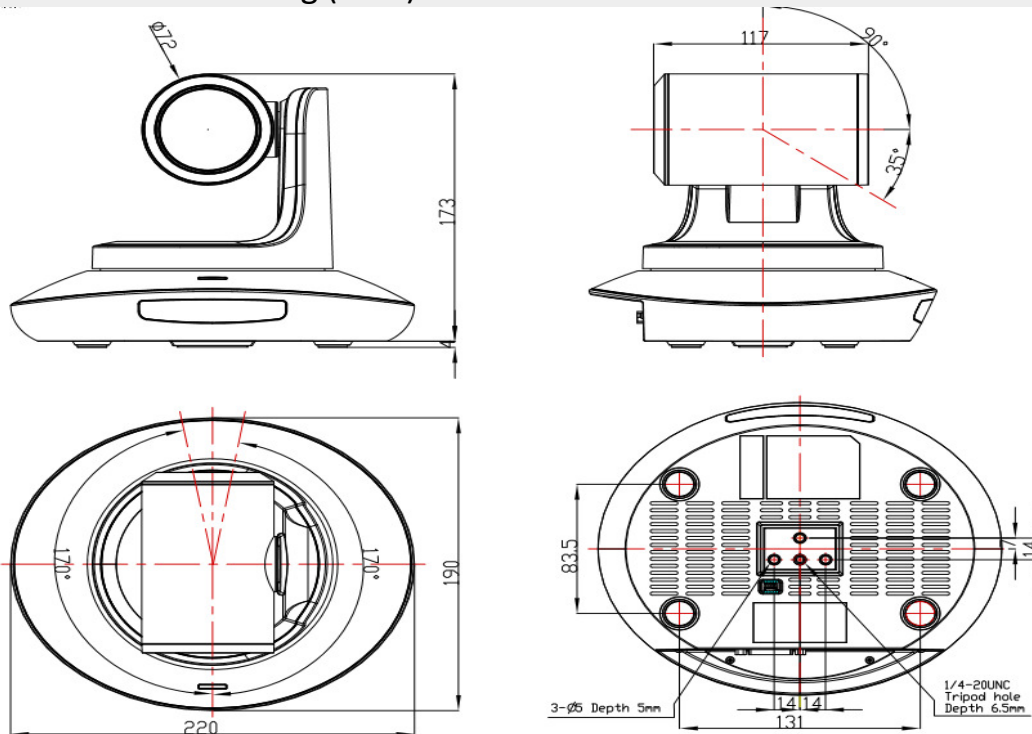

Features

- IP, HDMI, and USB3.0 outputs simultaneously;
- 20x Optical Zoom + 2x Digital Zoom;
- Automatic access to the IP address;
- Smooth PTZ mechanical design, accurate pan tilt motor control;
- WDR, 3D Noise Reduction feature;
- 128 presets;
- Support RS232/485 serial control;
- Image flip function, support upside-down installation;
- Sony Visca and Pelco P/D protocol;
- Support daisy chain feature;
- Housing Color options: black, white, silver, grey

Output Interface

Dimensional Drawing (mm)

Technical Spec

Model	Telebiz 30-HD-IUH-20		
Sensor	1/2.8 inch, 5mega pixel high quality CMOS sensor		
Video Format	HDMI	IP	USB3.0
	1080p60/50/30/25, 720p60/50/30/25, 1080i60/50	<i>Main stream:</i> 1920x1080p30, 1280x720p30; <i>Sub stream:</i> 1280x720p30; 1024x576p30;	1080p60/50/30/25 720p60/50/30/25 1024x576p30 <i>USB2.0:</i> 1024x576p30 960x540p30 640x360p30

		640x360p30	512x288p30
Zoom	20x optical zoom & 2x digital zoom		
FOV	60.5degree		
Focal Length	f= 5.2(near)~98mm(far)		
Preset	10 via remote controller; 128 via serial port; preset precision:0.1°		
Rotation Angle	Pan: -170° ~ +170°; Tilt: -35° ~ +90°		
Rotation Speed	Pan: 0°~120°/s ; Tilt: 0°~80°/s		
Control Port	RS232 / RS485/RJ45		
Video Port	HDMI/ RJ45/USB3.0/USB2.0		
Network Speed	1000M		
Noise Reduction	2D&3D		
SNR	>50dB		
Minimum Lux	0.01 lux		
White Balance	Auto / Manual/Auto Tracking/OnePush/Indoor/Outdoor/		
Anti Flicker	50Hz/60Hz/OFF		
Gamma	Supported		
Mirror Image	Supported		
PanTilt Flip	Supported		
Iris	Auto / Manual/		
Electric Shutter	Auto / Manual/		
BLC	Auto / Manual/		
Focus	Auto / Manual/		
Video Encoding	H.264/H.265		
Bit Rate Control	Variable Bit Rate, Constant Bit Rate		
Video Bit Rate	1024Kbps~30720Kbps		
IP Protocol	TCP/IP, HTTP, RTSP, RTMP, Onvif, DHCP		
POE	Supported		
Input Voltage	DC12V, 2A		
Dimension	220mm×173mm×190mm		
Net Weight	1.25KGS (2.8LBS)		