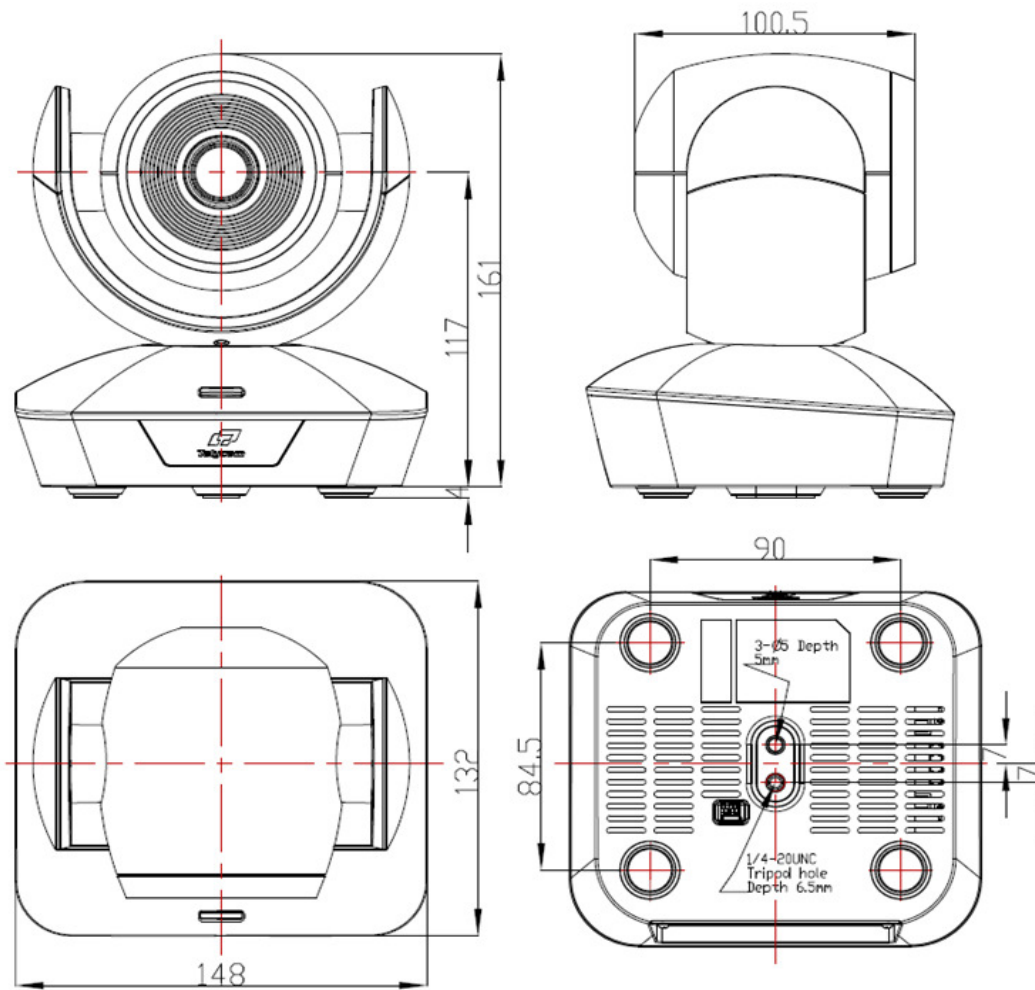

Features

- Super speed USB3.0 output
- Zoom: 10X Optical Zoom & 12X Digital Zoom
- 1920x1080p 60fps high resolution
- 62.5 Degree field of view:
- Ultra smooth PTZ mechanism
- Accurate PT motor control
- Up to 128 presets
- Effective RS232/485 serial control
- WDR, 3D-noise reduction function
- Image flip function support upside-down installation
- Mounts: Wall mount & in-ceiling mount available
- Sony Visca and Pelco P/D protocol controls

Input/Output Interface

Dimensional Drawing (mm)

Technical specification

Model	
Sensor	1/2.8 inch high quality 5MP SONY CMOS sensor,
Video System	1080P60/50/30/25; 720P60/50/30/25; 1024x768P30; 800x600P30; 1024x576P30; 960x540P30; 704x576P30; 640x480P30; 576x448P30; 768x448P30; 640x360P30; 512x288P30; 352x288P30;176x144P30
Zoom	10x optical zoom & 12Xdigital zoom
View Angle	6.43° (wide) ~62.5° (tele)
Pan Rotation Angle	-170° ~ +170°
Tilt Rotation Angle	-30° ~ +90°
Pan rotation speed	0°~120°/s
Titl rotation speed	0°~80°/s
Preset	128
Control port	RS232 / RS485/ USB3.0
Video port	USB3.0
SNR	>50dB
Focal length	f= 4.7(wide)~47mm(tele)
Minimum Lux	0.1 lux
White Balance	Auto / Manual
Focus	Auto / Manual
Iris	Auto / Manual
Electronic Shutter	Auto / Manual
BLC	Auto / Manual
Input voltage	DC12V
Dimension (Lx W x H)	148mm×132mm×161mm
Net Weight	0.9KG (2LBS)